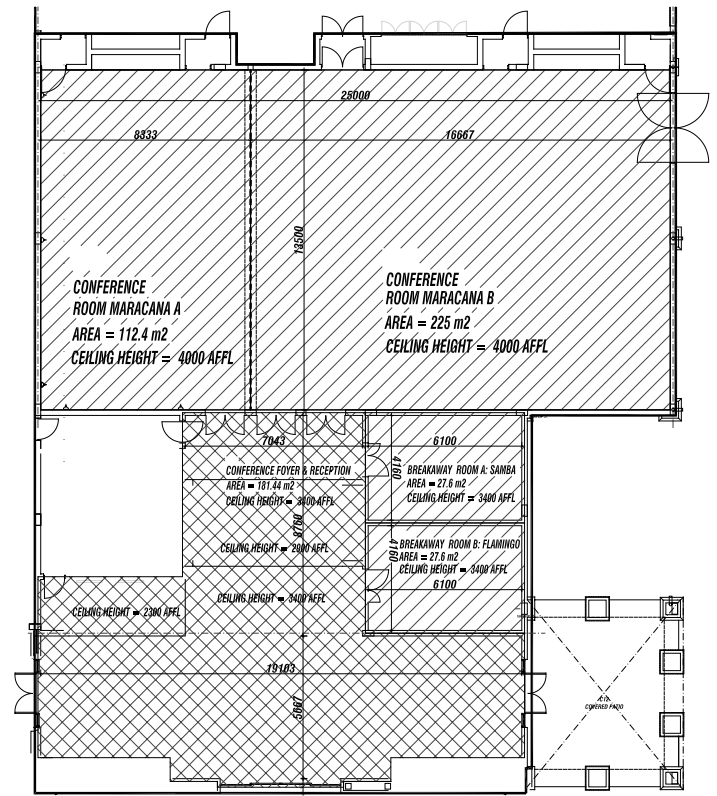

Conference Rooms Floor Plan