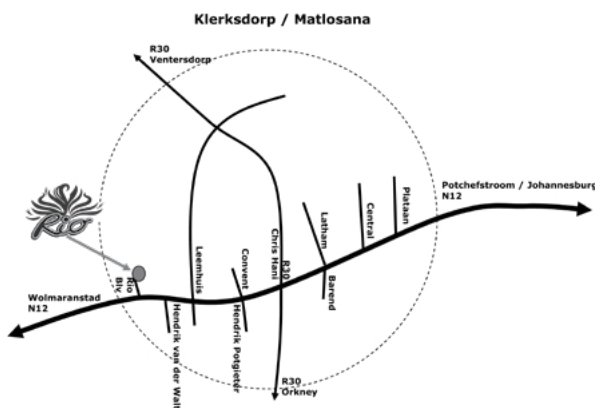

October to March 68°F - 95°F / 20°C - 35°C

April to September 36°F - 68°F / 2°C - 20°C

Ground Floor

Upper Level

Seating And Capacity Information

	Cocktail	Banquet	Cinema	School-room	U-Shape	Board-room
Maracana Room	450	250	400	300	N/A	N/A
Maracana Room A	150	60	120	100	N/A	N/A
Maracana Room B	300	170	280	200	N/A	N/A
Samba Room	30	20	30	20	20	12
Flamengo Room	30	20	30	20	20	12
Escapades Theatre	400	250	420	250	60	80
Ipanema Tent Platform	1 000	560	850	650	N/A	N/A

The above seating styles are applicable for wall to wall seating only. They do not include technical equipment or staging.

Conference Rooms Floor Plan

Local Map

Regional Map

Location

Rio Hotel, Casino and Convention Resort is conveniently situated in Klerksdorp, North West Province, on the N12 Treasure route, which runs from Johannesburg International Airport to Cape Town. Klerksdorp is a mere two hour drive (210km) from Johannesburg. GPS co-ordinates: S: 26° 52' 08.63" E: 26° 37' 10.12"